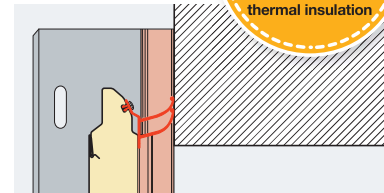

Lintel sealing